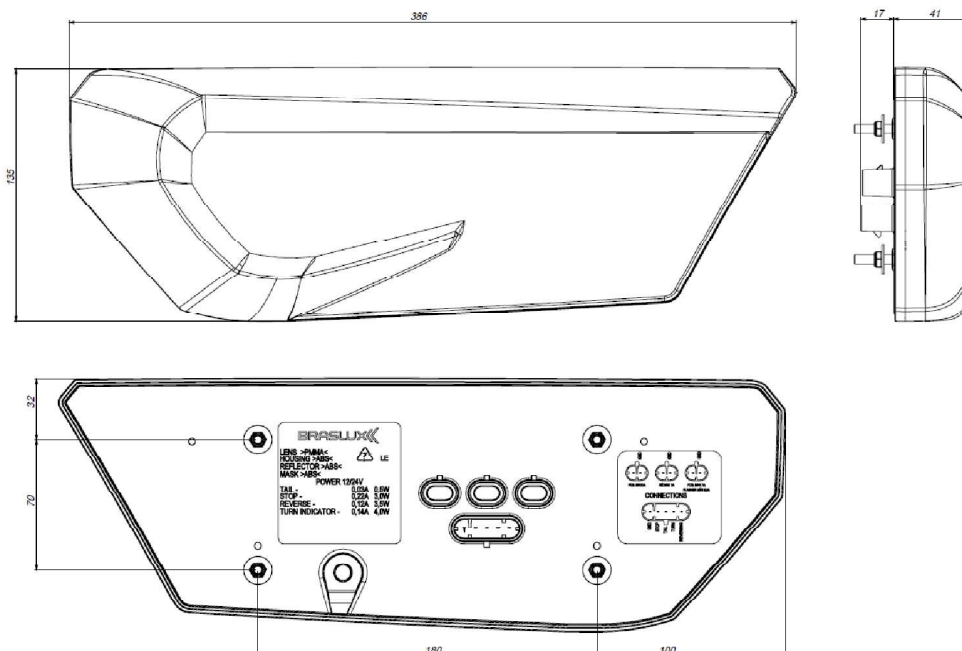

VOLKAN LIGHT 8118

The Volkan light features a modern and imposing design, along with the highest electronic technology. It is a robust, reliable product ready for application and modernization of your implement. It can be used with or without assembly base and triangle set, and when combined, they form a harmonious and distinctive combination.

- Infinite edge lighting
- Integrated flasher
- Auxiliary retroreflective

SUGGESTED APPLICATIONS

Illustrative image

TECHNICAL DATA:

Right Side	Left Side	Descriptions	Voltage	Connection	Power	Lens	Housing	Reflector	Fixation	Torque máx.	Weight
8118.LD.000	8118.LE.000	Assembly Light Volkan	12/24V	AMP 5 VIAS	Tail 0,5W Stop 3,0 W Turn 4,0 W Reversing 3,5 W	PMMA	ABS	ABS	Top Rear	1,5 N.m	0,920Kg
8118.LD.001	8118.LE.001	Assembly Light Volkan							Top Rear		
8118.80.306	8118.81.306	Light Volkan							Prisoner M5		0,698 Kg

For more information, visit the website www.braslux.com.br

TECHNICAL DRAWING:

Unit of measure in millimeters