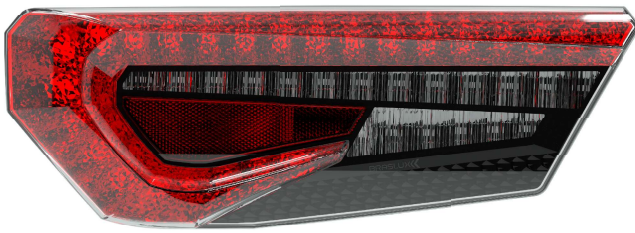

VOLKAN LIGHT 8118

The Volkan light features a modern and imposing design, along with the highest electronic technology. It is a robust, reliable product ready for application and modernization of your implement. It can be used with or without assembly base and triangle set, and when combined, they form a harmonious and distinctive combination.

- Infinite edge lighting
- Integrated flasher
- Auxiliary retroreflective

SUGGESTED APPLICATIONS

Illustrative image

TECHNICAL DATA:

Right Side	Left Side	Descriptions	Voltage	Connection	Power	Lens	Housing	Reflector	Fixation	Torque máx.	Weight
8118.LD.000	8118.LE.000	Assembly Light Volkan	12/24V	AMP 5 VIAS	Tail 0,5W Stop 3,0 W Turn 4,0 W Reversing 3,5 W	PMMA	ABS	ABS	Top Rear	1,5 N.m	0,920Kg
8118.LD.001	8118.LE.001	Assembly Light Volkan							Top Rear		
8118.80.306	8118.81.306	Light Volkan							Prisoner M5		0,698 Kg