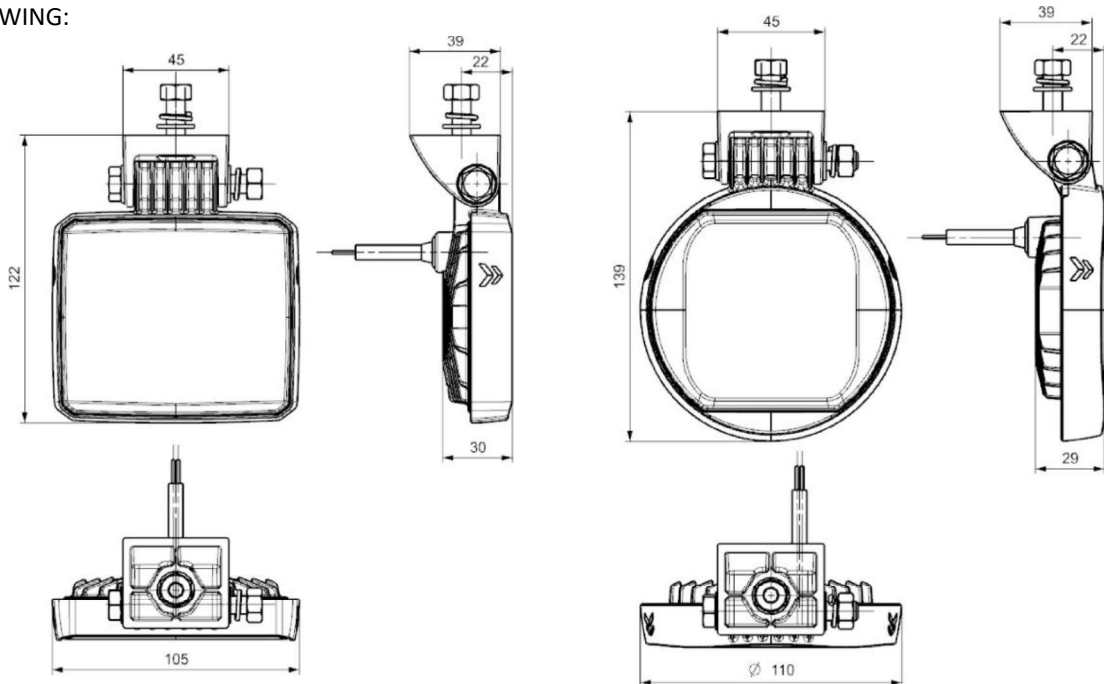

SUGGESTED APPLICATIONS

Illustrative image

TECHNICAL DATA:

Part number	Operation voltage	Connection	Power	Luminous flux	Lens	Housing	Assembly	Max.torque	Weight
8263.80.305	12-24V	Wires	6W	900lm	PMMA	ABS	Screw M8	8 N.m	0,204 Kg
8264.80.305			4,6W	700lm					0,193 Kg

For more information, visit the website www.braslux.com.br

TECHNICAL DRAWING:

Unit of measure in millimeters