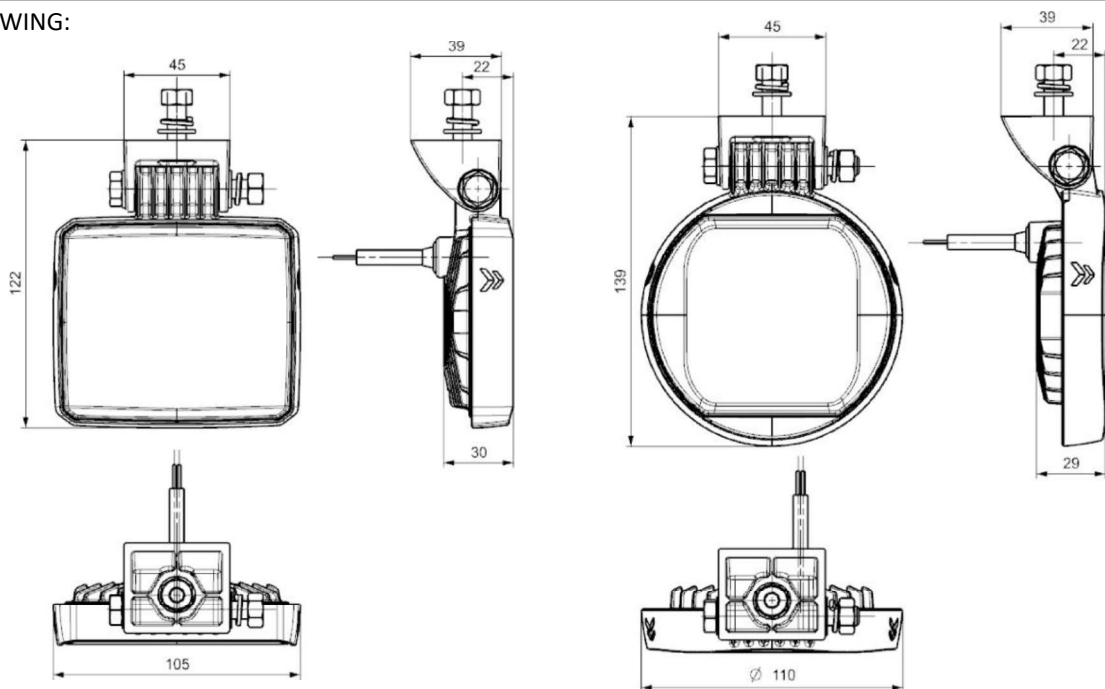

SUGGESTED APPLICATIONS

Illustrative image

TECHNICAL DATA:

Part number	Operation voltage	Connection	Power	Luminous flux	Lens	Housing	Assembly	Max.torque	Weight
8263.80.305	12-24V	Wires	6W	900lm	PMMA	ABS	Screw M8	8 N.m	0,204 Kg
8264.80.305			4,6W	700lm					0,193 Kg

For more information, visit the website [www.braslux.com.br](http://www.braslux.com.br)

TECHNICAL DRAWING:

Unit of measure in millimeters