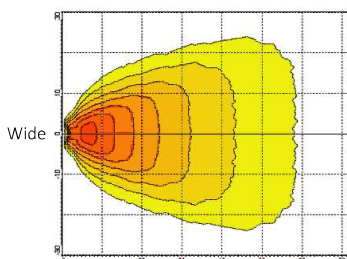

TECHNICAL DRAWING:

Unit of measure in millimeters