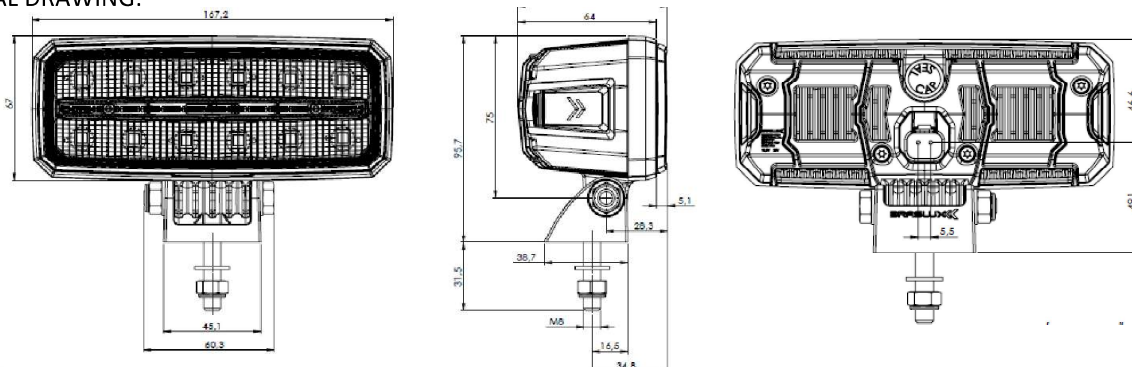

TECHNICAL DRAWING:

Unit of measure in millimeters