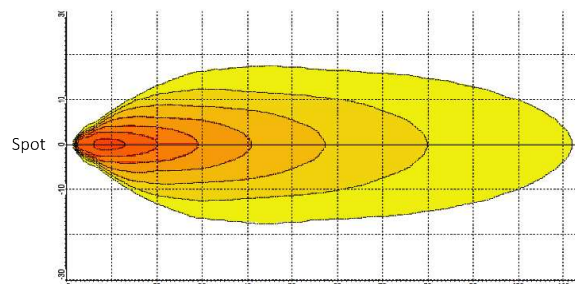

TECHNICAL DRAWING:

Unit of measure in millimeters