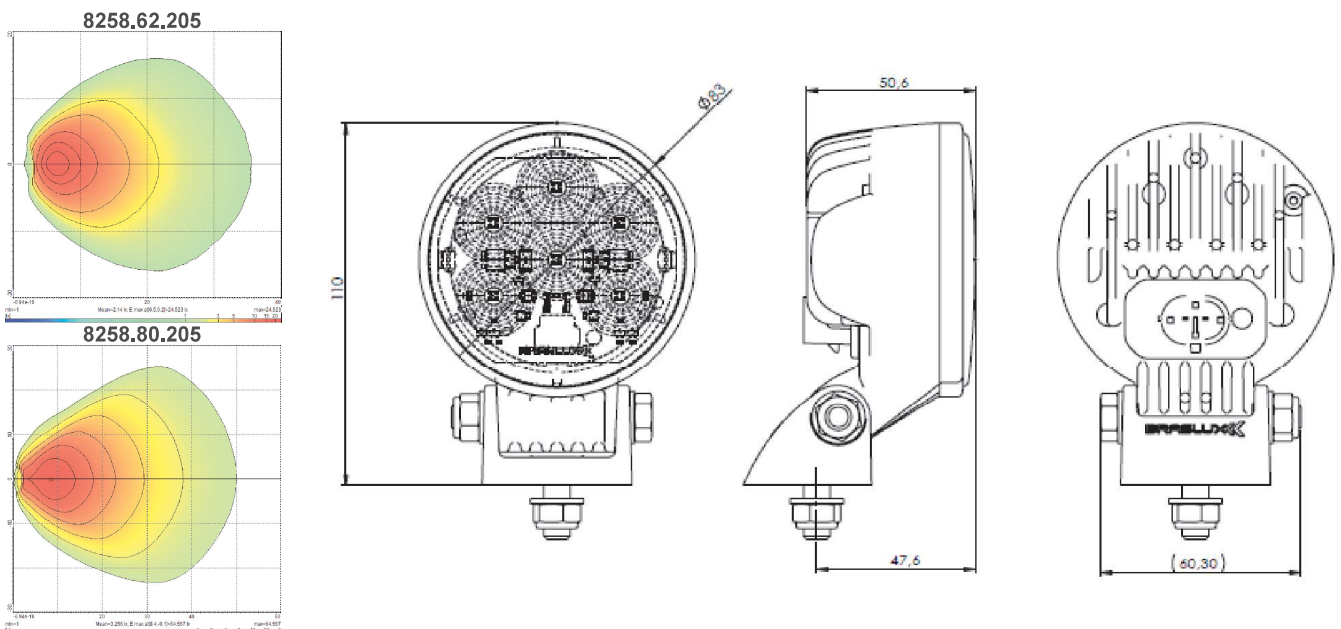

- 100% LED
- Compact and Lightweight
- Wide

SUGGESTED APPLICATION

Illustrative image

TECHNICAL DATA:

Part Number WIDE	Model	Light Output	Colour Temperature LED	Operation Voltage	Connection	Power	Lens	Housing	Assembly	Torque máx.	Weight
8258.62.205	6 LEDs	1000 lm	5700 K	13,5 - 28 V	Superseal 282080-1	28 - 30 W	PC - Fluted	Aluminum + Paint	Screw M8	10 N.m	0,377 Kg
8258.80.205	3 LEDs	2700 lm									

For more information, visit the website www.braslux.com.br

TECHNICAL DRAWING:

Unit of measure in millimeters