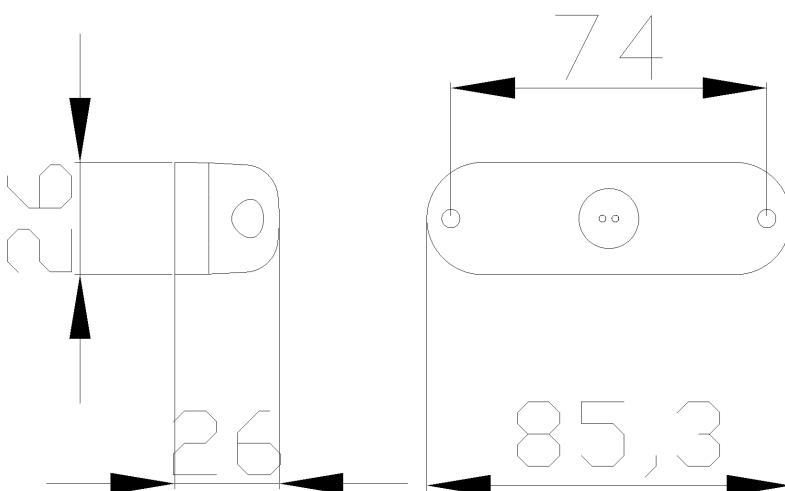

Technical Drawing:

Unit of measure in millimeters