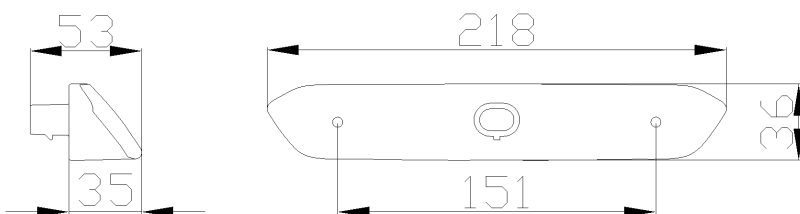

Front Marker Light 8532

With compact size and multiple configurations from 1 to 4 functions, it provides design versatility for different applications.

- Compact Solution;
- Made in Brazil;
- Enhanced Visibility

Suggested Applications

Illustrative Image

Technical Data:

Lens Material:	PMMA
Housing Material:	ABS
Reflector Material:	-
Maximum Torque:	1,5 N.m
Weight:	0,1425 kg
Illumination:	LED

Certificate:

Homologated
Contran 970

Approvals:

Braslux Patented

IP6K7

1500h (housing)
1500h (lente)

Overvoltage

-40°C a 50°C

Code	Voltage	Connector	Fix	Functions	Lens Color	Position Light Power	Directional Light Power
8532.71.305	24V	Superseal 2-way	Front	Front Position	Crystal	24V - 0,75W	-

Para mais informações consultar o site www.braslux.com

Technical Drawing:

Unit of measure in millimeters