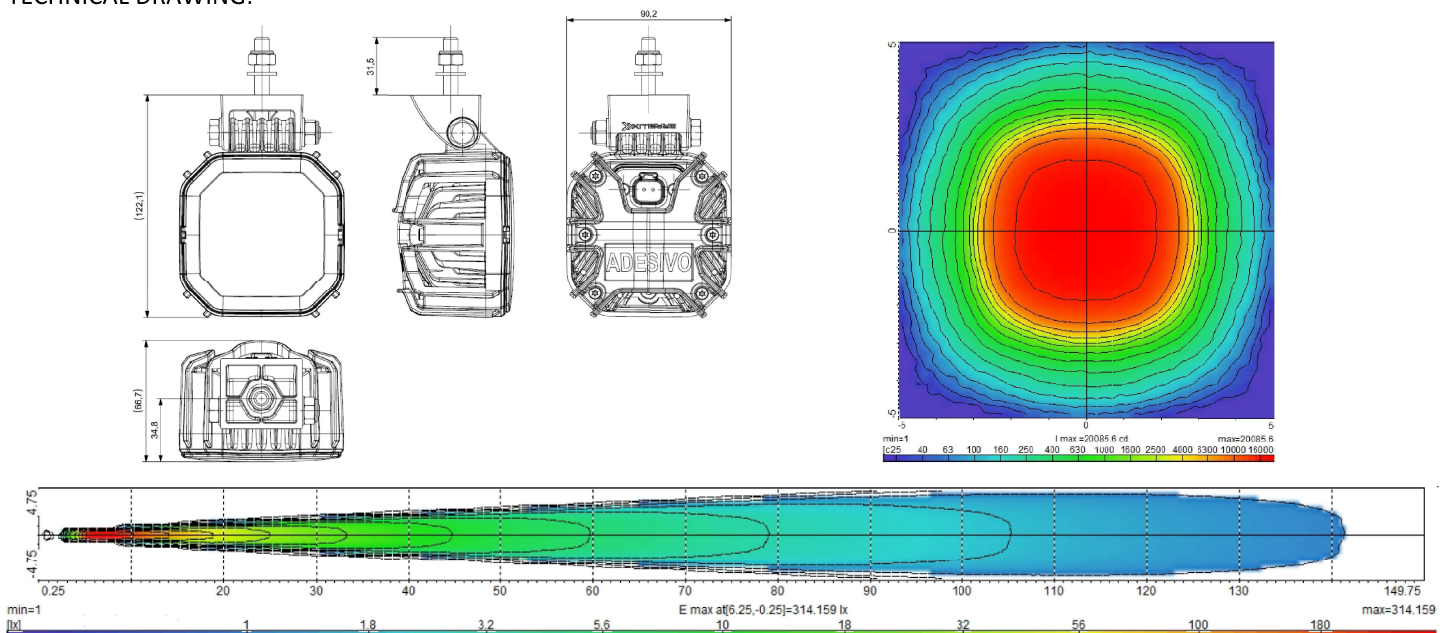

- High range
- Polycarbonate lens with varnish
- Easy adaptation

SUGGESTED APPLICATIONS

Illustrative image

TECHNICAL DATA:

Part number	Operation voltage	Connection	Power	typical intensity	Lens	Housing	assembly	Max.torque	Weight
8262.41.205	9-52 V	Deutsch DT06-2S	10 W	20.000 cd	PC	Thermo polymer	Screw M8	10 N.m	0,378 Kg

For more information, visit the website www.braslux.com.br

TECHNICAL DRAWING:

Unit of measure in millimeters